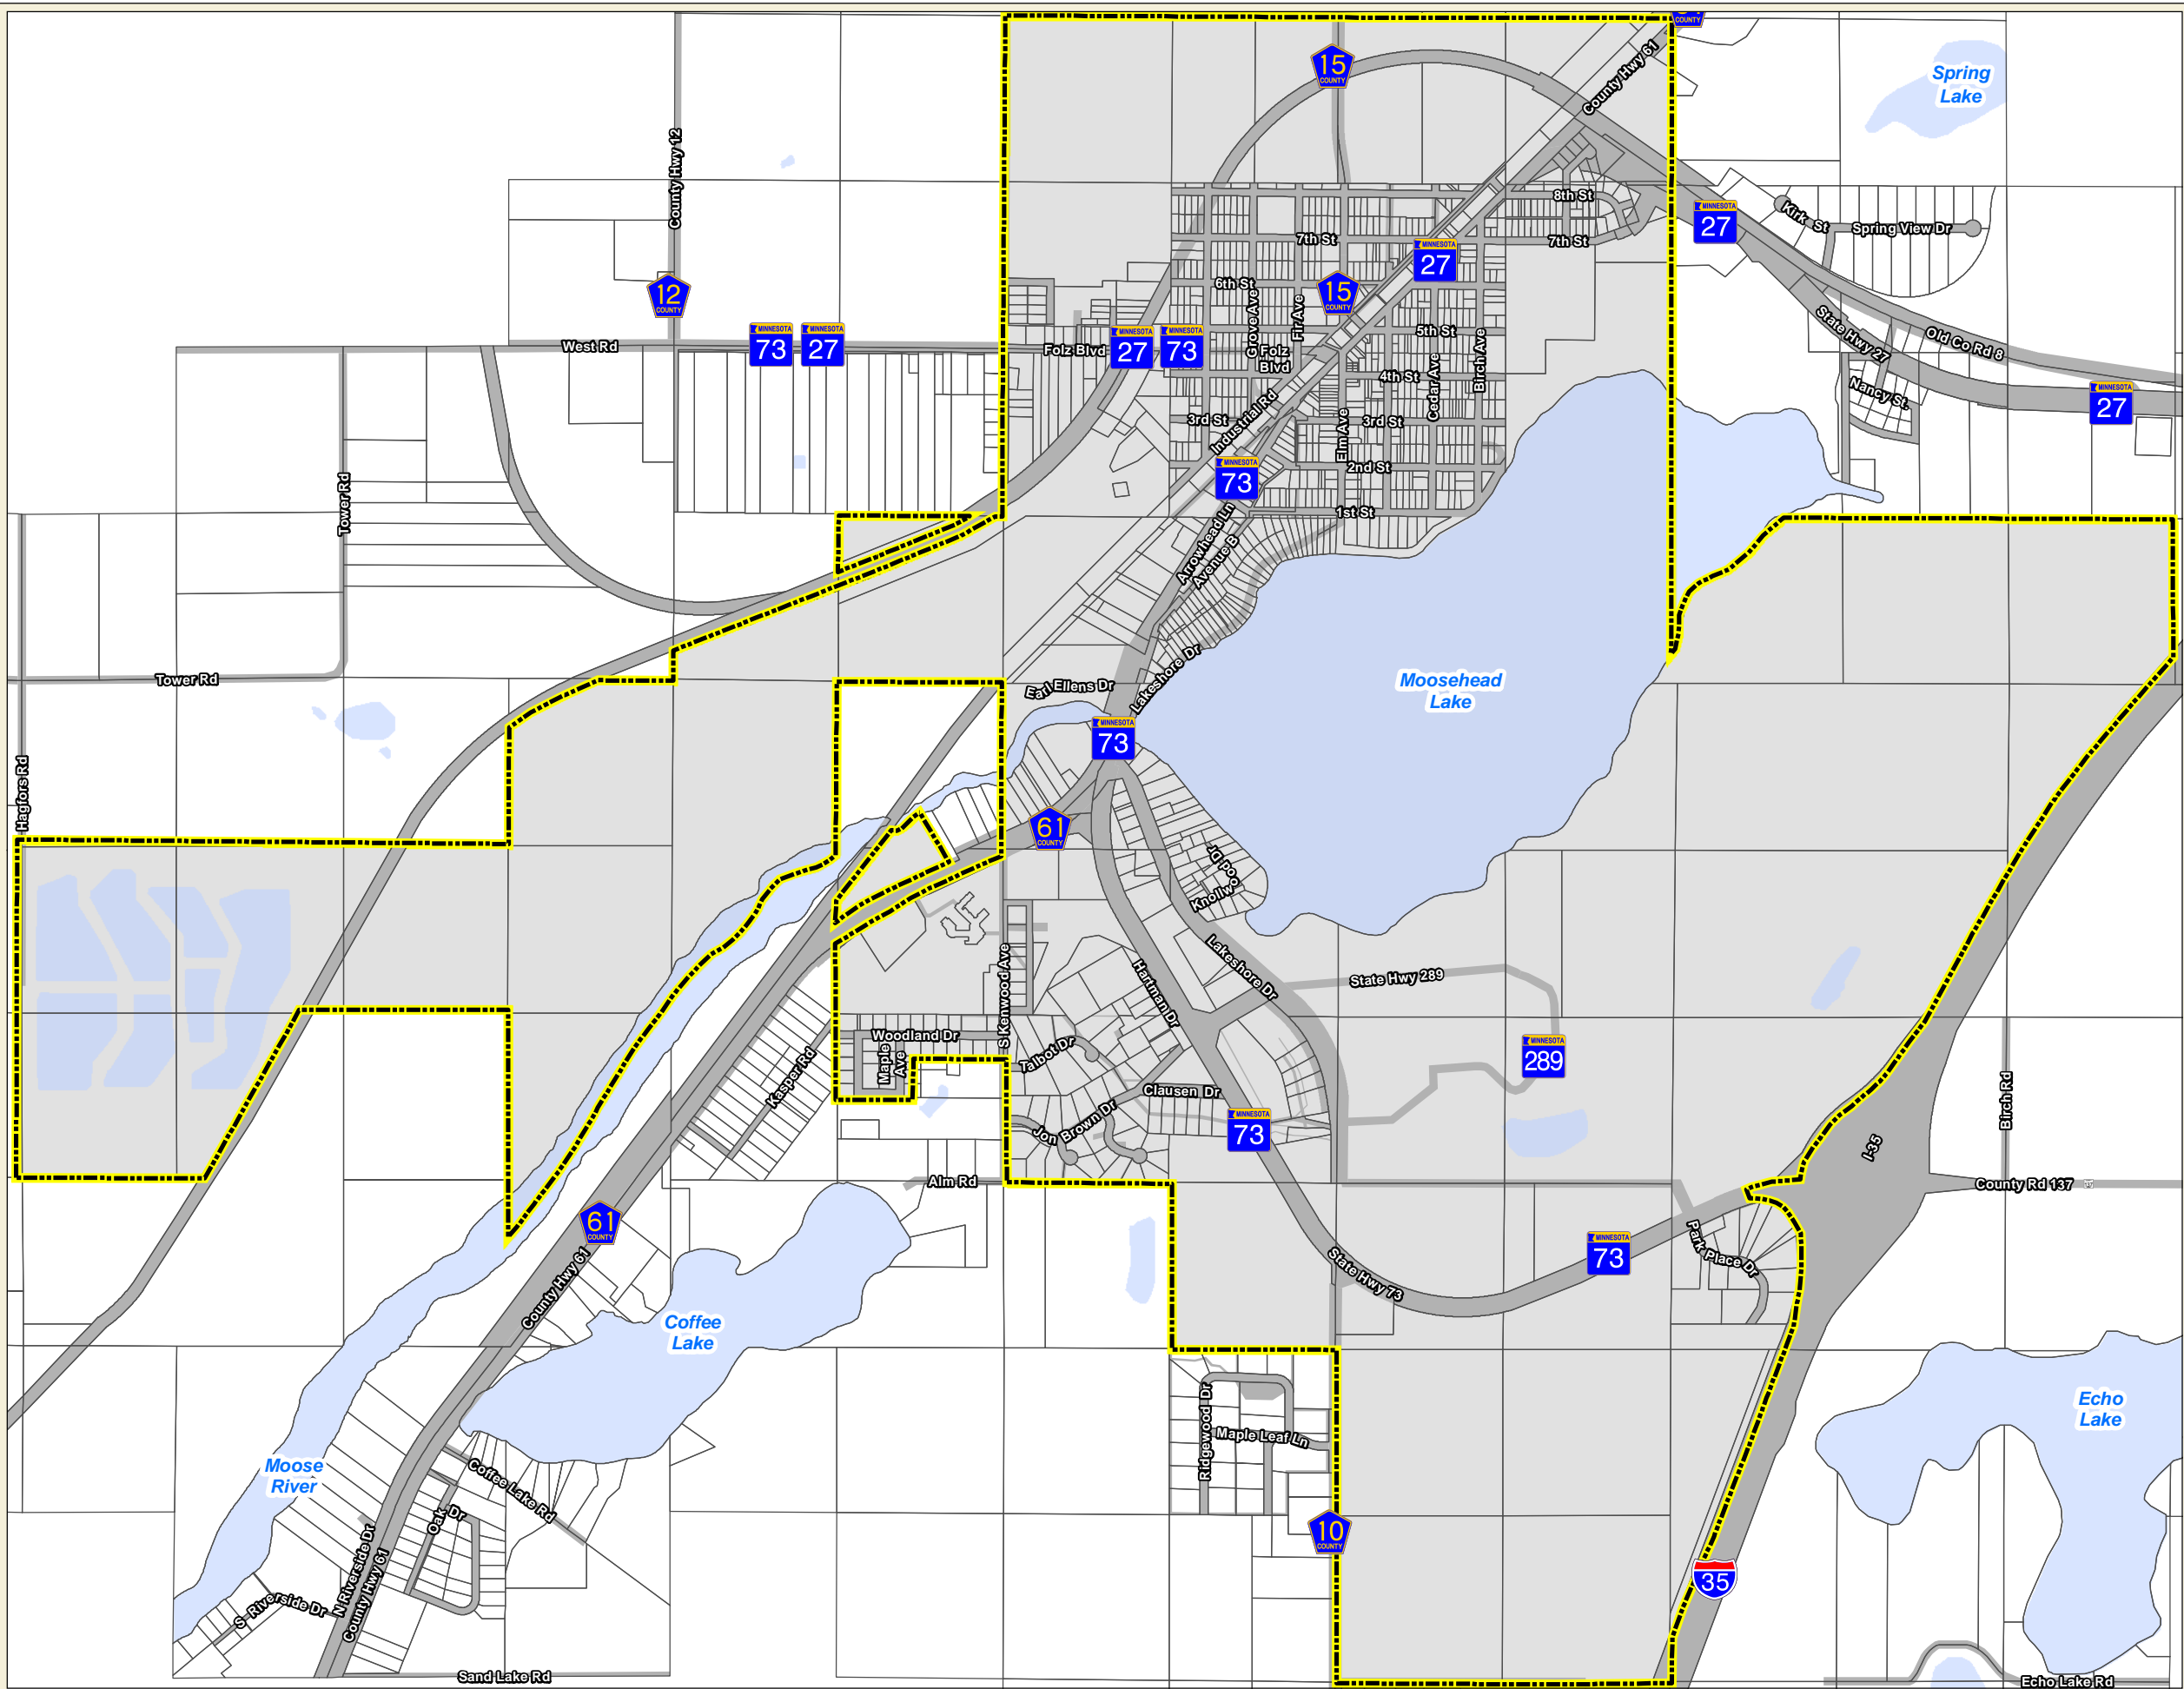

CARLTON COUNTY, MINNESOTA

Legend

- Moose Lake Parcels
- Right-of-Way
- Lakes
- Moose Lake City Limits

Source: Carlton County

Parcel Map Figure1

February, 2013

Map Document: \\arserver1\gis\MSL\K_Basemap\ESRI\Maps\2013\MSL\Parcel Map 11x17.mxd
Date Saved: 2/19/2013 4:43:33 PM